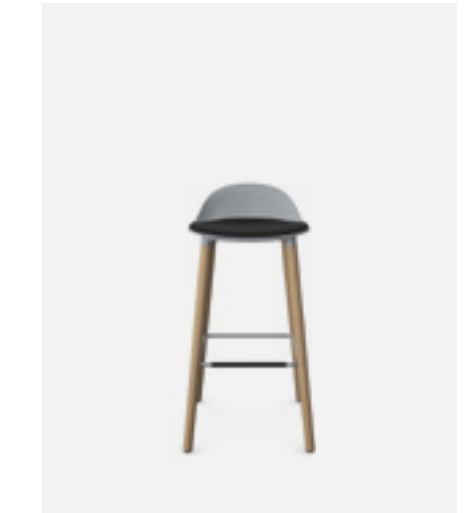

KIN502U1
Low back stool, 4 leg frame, upholstered seat pad

KIN503U1
Low back stool, wood legs, upholstered seat pad

C1+ Camira Xtreme
£599.00

C3 Camira Blazer
£616.00

Standard Features:

- Upholstered seat pad
- Aluminium leg connector frame finished to match shell colour
- Solid ash legs with a clear finish
- Footrest finished in off black
- Footrest protector
- Plastic glides

Finishes:

Plastic and Metal

Off Black
White

Seattle Green
Crayon Grey

Wood

Clear Ash