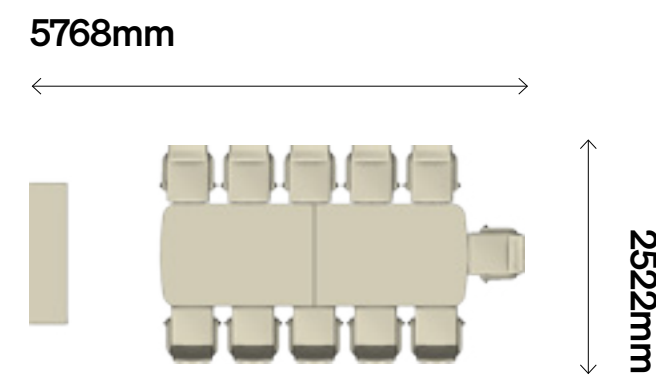

4685mm

Setting 10

Products used:

- ×1 **Axis Media Table**  
ATD2412VCBW / MFC 1 / £4283
- ×5 **Contour**  
CTR105A / C1+ / £627

Setting 11

Products used:

- ×11 **Rapt**  
RAP125C / C1+ / £1396
- ×1 **Axis Meeting Table**  
ATD3612SR / MFC 1 / £2562
- ×1 **Desk End Storage**  
MSF7-16-SL / MFC 1 / £1523