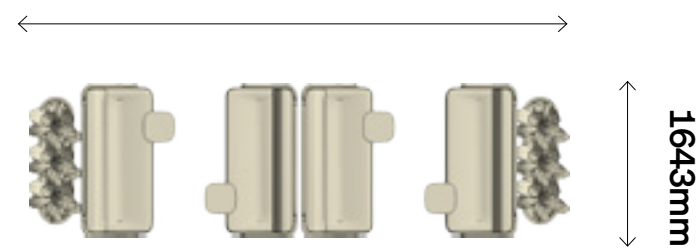

Products used:

- ×4 **Note**
  MTE-BSF02 / C1+ / £4879
- ×4 **Host Table**
  HLT2 / White / £516
- ×2 **Furow**
  FW4014S / White or Black / £3904

5894mm