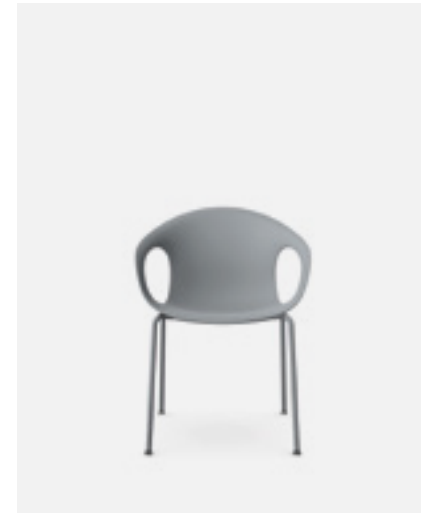

Kin

KIN202
Arm chair, plastic shell,
4 leg frame

£305.00

Standard Features:

- Tubular steel frame finished to match shell colour
- Plastic glides
- Stacks up to 4 high