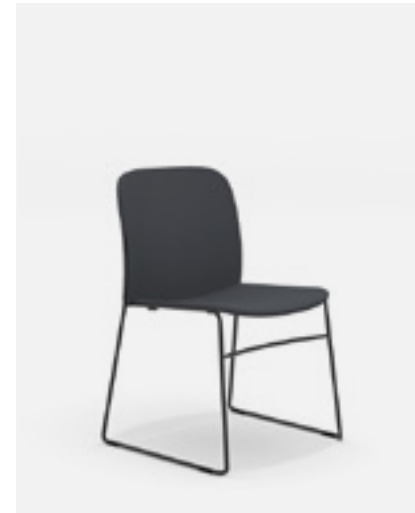

# Densiti

**HSW405**  
No Arms, Wood Seat and Back

£468.00

**Standard Features**

- Oak Veneer Seat and Back
- Under Seat Stacking Buffers
- Under Seat Stacking Shroud
- Wire Frame Finished in Black
- Plastic Glides
- Wood Veneer version stacks up to 14 high without trolley

**HSW405A**  
Arms, Wood Seat and Back

£499.00

**Standard Features**

- Oak Veneer Seat and Back
- Under Seat Stacking Buffers
- Under Seat Stacking Shroud
- Wire Frame Finished in Black
- Plastic Glides
- Plastic Arms - Colour; Black
- Wood Veneer version stacks up to 14 high without trolley