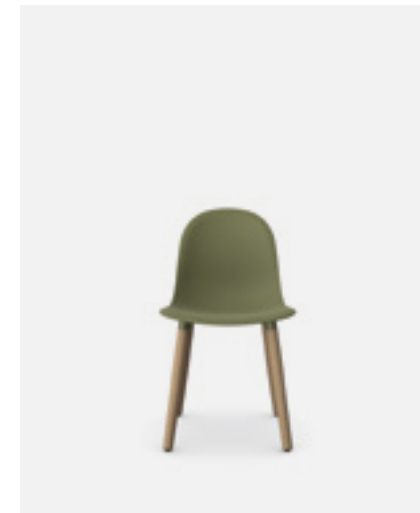

# Kin

**KIN102**  
Side chair, plastic shell, 4 leg frame

£288.00

- Standard Features:**
- Tubular steel frame finished to match shell colour
  - Plastic glides
  - Stacks up to 4 high

**KIN103**  
Side chair, plastic shell wood legs