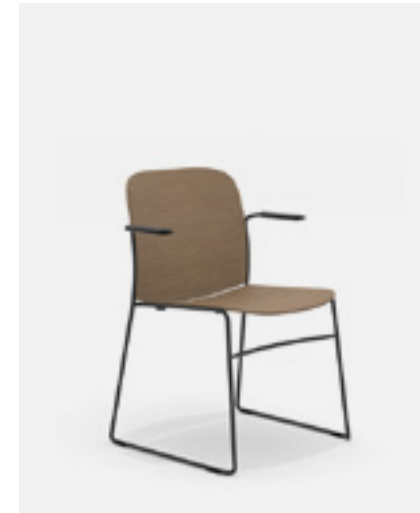

# Densiti

**HSW405**  
No Arms, Wood Seat and Back

£468.00

**Standard Features**

- Oak Veneer Seat and Back
- Under Seat Stacking Buffers
- Under Seat Stacking Shroud
- Wire Frame Finished in Black
- Plastic Glides
- Wood Veneer version stacks up to 14 high without trolley

**HSW405A**  
Arms, Wood Seat and Back

£499.00

**Standard Features**

- Oak Veneer Seat and Back
- Under Seat Stacking Buffers
- Under Seat Stacking Shroud
- Wire Frame Finished in Black
- Plastic Glides
- Plastic Arms - Colour; Black
- Wood Veneer version stacks up to 14 high without trolley