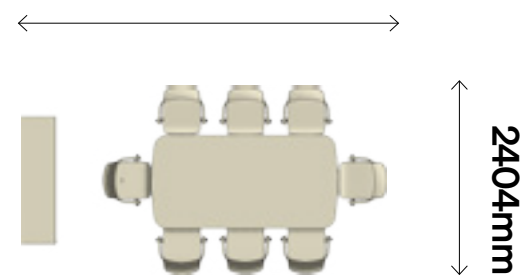

8297mm

7063mm

Setting 07

Products used:

- ×8 **Circo**  
CR2 / C1+ / £740
- ×1 **Axis Meeting Table**  
ATD2410SR / MFC 1 / £1559
- ×1 **Desk End Storage**  
MSF7-16-SL / MFC 1 / £1523

4673mm

2404mm

Setting 08