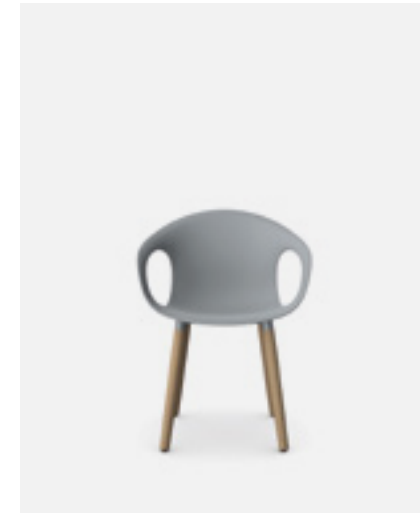

# Kin

**KIN202**  
Arm chair, plastic shell,  
4 leg frame

£305.00

**Standard Features:**

- Tubular steel frame finished to match shell colour
- Plastic glides
- Stacks up to 4 high

**KIN203**  
Arm chair, plastic shell  
wood legs