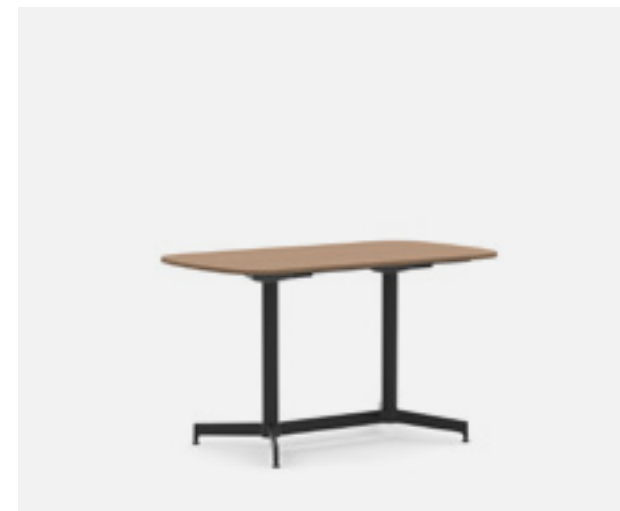

ATP1810SR
Soft Rectangle, High,
Single Leg Linear Frame

£1502.00