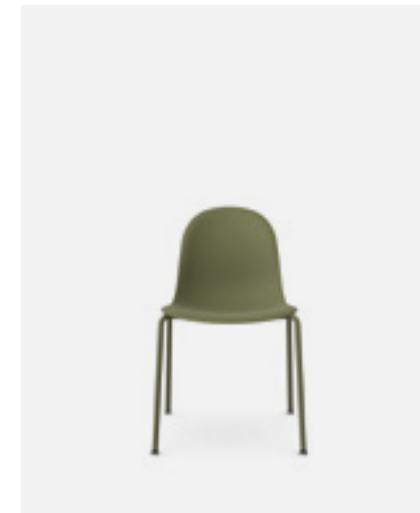

Kin

KIN102
Side chair, plastic shell, 4 leg frame

£288.00

1. **Standard Features:**
2. Tubular steel frame finished to match shell colour
   - Plastic glides
   - Stacks up to 4 high