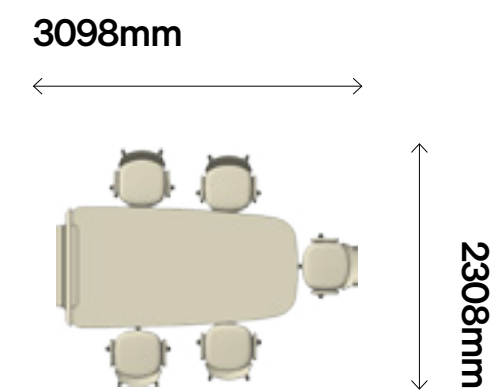

Setting 10

Products used:

- ×1 **Axis Media Table**
  ATD2412VCBW / MFC 1 / £4283
- ×5 **Contour**
  CTR105A / C1+ / £627

Setting 11

Products used:

- ×11 **Rapt**
  RAP125C / C1+ / £1396
- ×1 **Axis Meeting Table**
  ATD3612SR / MFC 1 / £2562
- ×1 **Desk End Storage**
  MSF7-16-SL / MFC 1 / £1523

Setting 12

Products used:

- ×2 **Orai**
  ORI200 / C3 / £3556
- ×2 **Open**
  OPN108 / C3 / £704
- ×2 **Play Table**
  PYPT0816RCH / MFC 1 / £1037
- ×8 **Axyl Stool**
  AXLO4 / Black / £589
- ×2 **Host Table**
  HLT2 / White / £516
- ×1 **FortySeven Coffee Table**
  FRSC07SQ / MFC 1 / £587