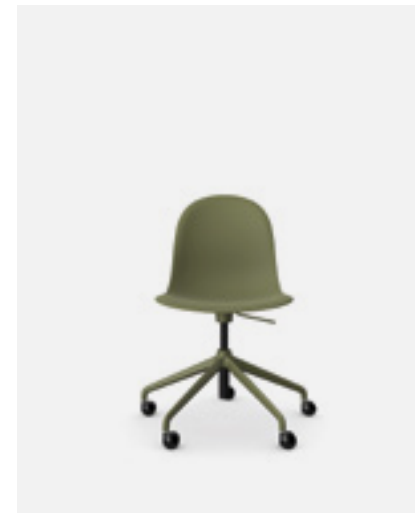

KIN105
Side chair, 5 star swivel base

£447.00

1. **Standard Features:**
2. 5 star swivel base with height adjustment on castors finishes to match shell colour
   - 50mm hard wheel castors.

Finishes:

Plastic and Metal

- Off
- Black
- White
- Seattle Green
- Crayon Grey

Wood

- Clear Ash