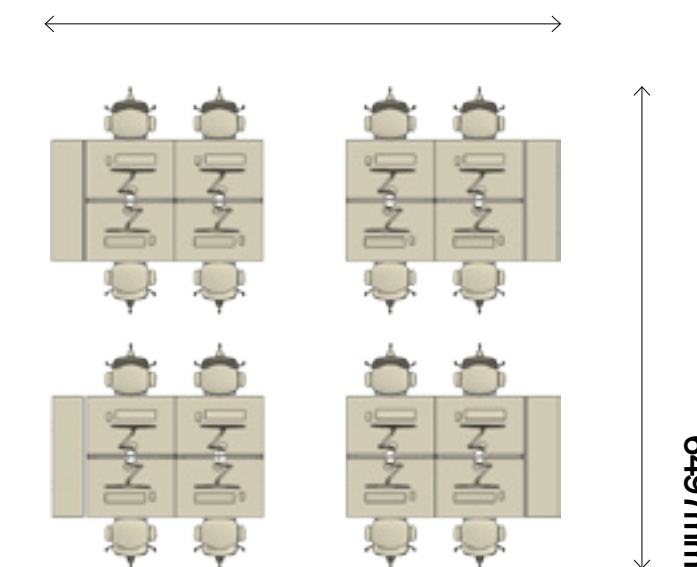

Products used:

- ×16 **Freeflex Black**
  FLX2640HA / C1+ / £560
- ×4 **Chemistry Bank of 4 Fixed**
  - ×4 CHB1616 / MFC 1 / £1188
  - ×4 CHB1616A / MFC 1 / £901
  - ×8 CHDBA16 / £194
  - ×8 CHAVM / £79
  - ×8 FBFU16 / Band B / £293
- ×4 **Desk End Storage**
  - ×2 MSF12-16-SL / MFC 1 / £1719
  - ×2 MSF12-16-LU / MFC 1 / £1605

6871mm