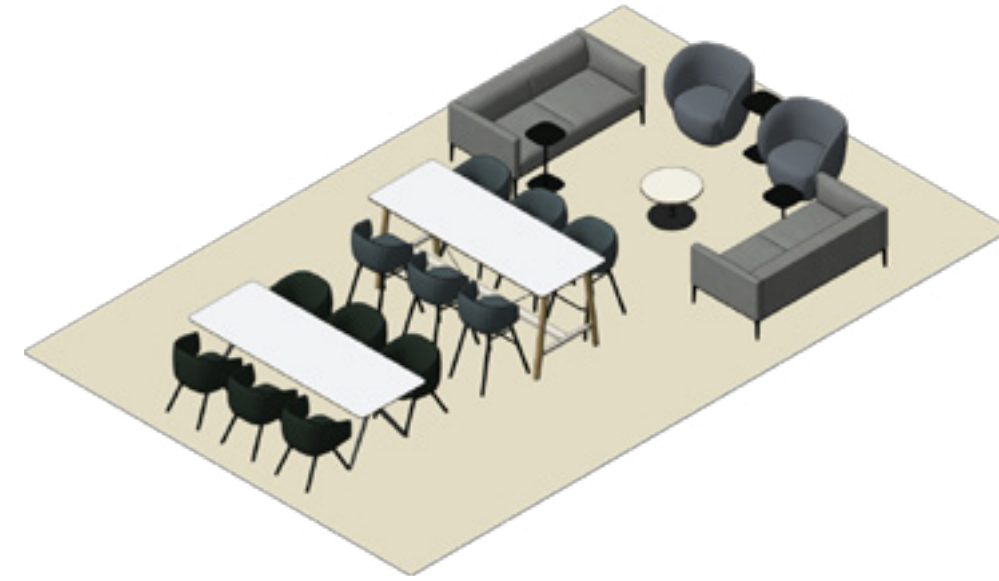

8297mm

7063mm

Setting 07

Products used:

- ×8 **Circo**  
CR2 / C1+ / £740
- ×1 **Axis Meeting Table**  
ATD2410SR / MFC 1 / £1559
- ×1 **Desk End Storage**  
MSF7-16-SL / MFC 1 / £1523

4673mm

2404mm

Setting 08