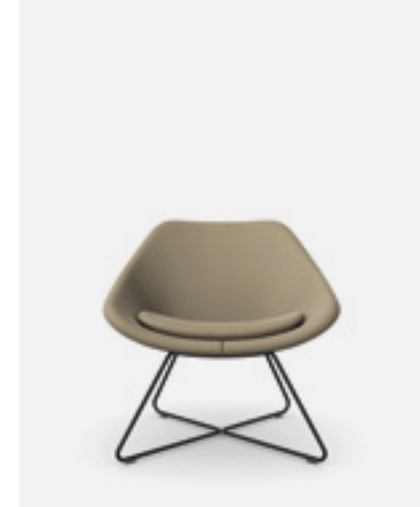

## Open

**OPN154**  
Swivel lounge chair  
with headrest

**OPN108**  
Lounge chair on a wire  
frame

**C1+ Camira Xtreme**  
£1683.00

**C1+ Camira Xtreme**  
£1209.00

**C3 Camira Blazer**  
£1763.00

**C3 Camira Blazer**  
£1284.00