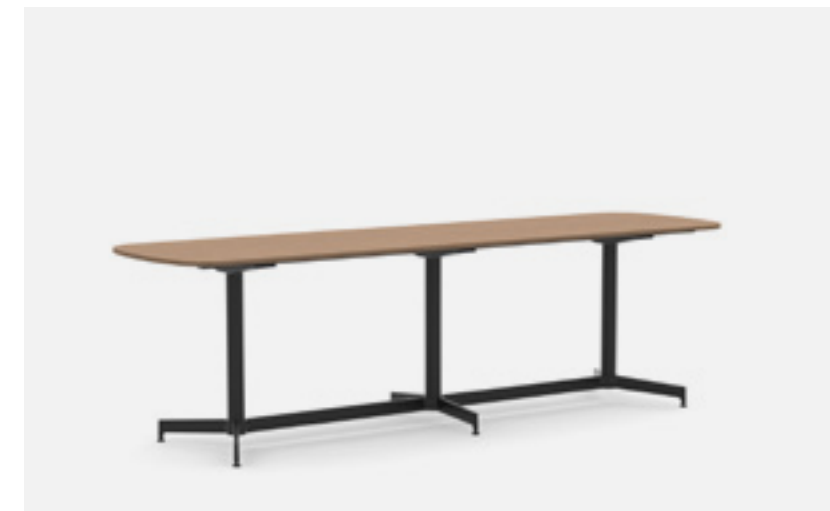

£2562.00

**ATD2412VCBW**  
Tapered Top  
With Media Wall

£4283.00

**ATP1810SR**  
Soft Rectangle, High,  
Single Leg Linear Frame

£1502.00

**ATP3610SR**  
Soft Rectangle, High,  
Single Leg Linear Frame

£2073.00