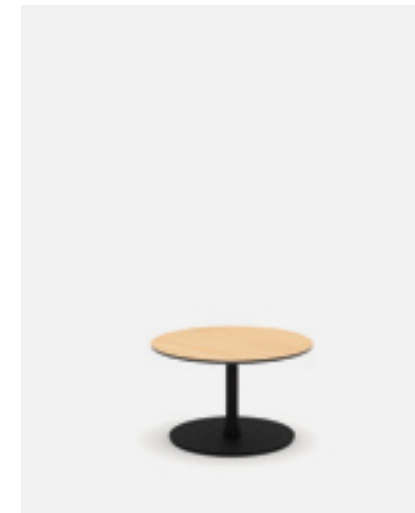

## FortySeven

**FRSC06RD**  
Low level table, circular top

£719.00

**Standard Features:**

- 25mm laminate (edge 38) faced MDF core top with a clear finish edge profile
- Steel pedestal base
- Plastic glides with levelling adjustment