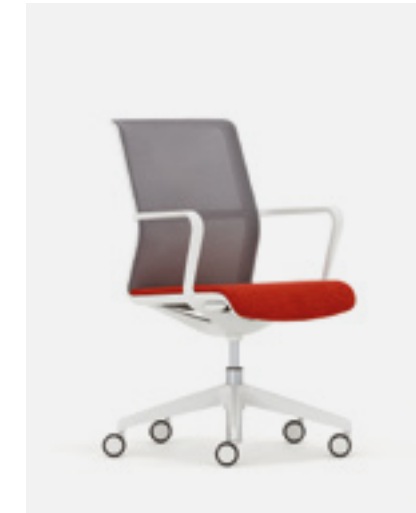

Circo

CR2
Upholstered Seat
with castors

C1+ Camira Xtreme
£740.00

C3 Camira Blazer
£776.00

Standard Features

- Free-floating seat tilt action with height adjustment
- 60mm hard wheel castors or glides

Finishes:

Mesh Colours

Black

Grey

Components / Base

Black

Light Grey