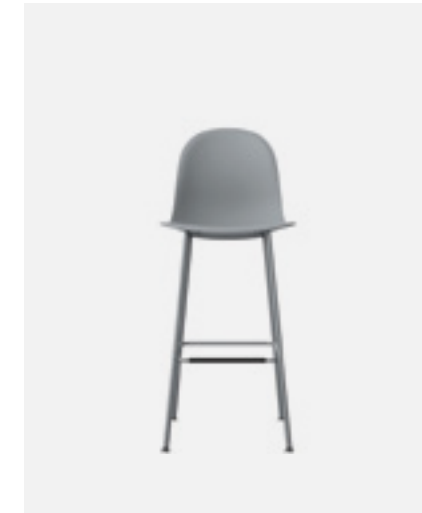

# Kin

**KIN305U3**  
Tub chair, 5 star swivel base, fully upholstered shell

**C1+ Camira Xtreme**  
£844.00

**C3 Camira Blazer**  
£896.00

**Standard Features:**

- Fully upholstered shell
- 5 star swivel base with height adjustment on castors finished to match shell colour
- 50mm hard wheel castors