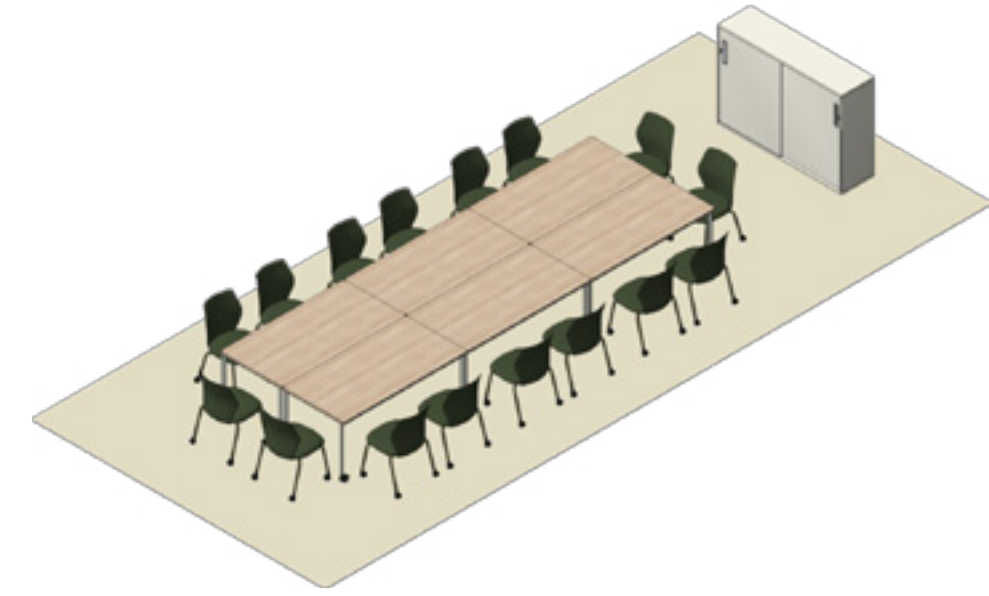

Setting 09

Products used:

- ×16 **Contour**
  CTR102 / C1+ / £443
- ×6 **Play Table**
  PYPT0816RC / MFC 1 / £788
- ×1 **Desk End Storage**
  MSF12-16-SL / MFC 1 / £1719

3090mm

4685mm