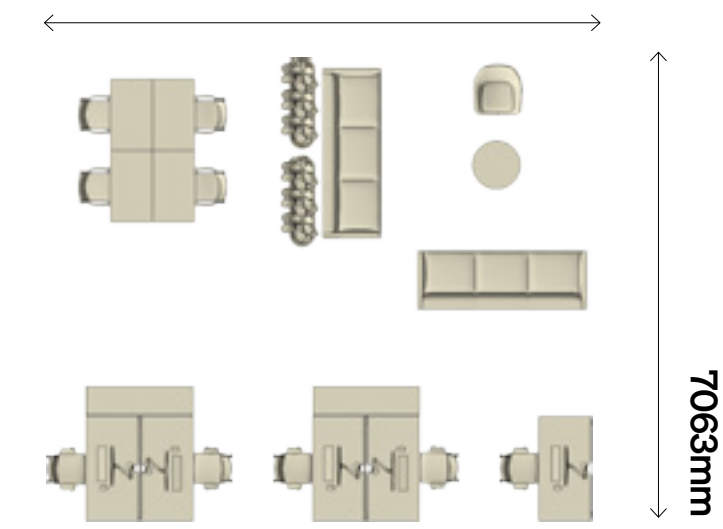

Products used:

- ×2 **Chemistry Bank of 2 Fixed**
- ×2 CHB1616 / MFC 1 / £1188
- ×2 CHBA16 / £194
- ×2 CHAVM / £79
- ×2 FBFU16 / Band B / £293
- ×2 **Chemistry Plus HA Desk**
- ×1 CHPAE1608 / MFC 1 / £1370
- ×1 CHPACT16 / £130
- ×1 CHPAVCM / £147
- ×1 CHPFUNP16 / Band B / £398
- ×5 **Freeflex**
- FLX740HA / C1+ / £648
- ×2 **Desk End Storage**
- MSF12-16-ST / MFC 1 / £1188
- ×2 **Orai**
- ORI300 / C3 / £4569
- ×4 **Play Table**
- PYPT0612RC / MFC 1 / £725
- ×4 **Trillipse**
- T117A / C1+ / £524
- ×1 **FortySeven Coffee Table**
- FRSC06RD / MFC 1 / £577
- ×1 **Open**
- OPN108 / C3 / £704
- ×2 **Furow**
- FW4014T / Timber / £3904

8297mm