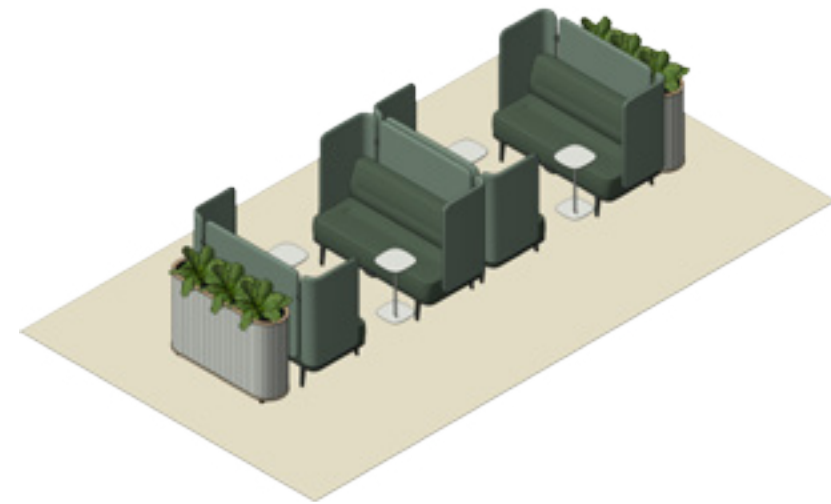

Setting 13

Products used:

- ×4 **Note**
  MTE-BSF02 / C1+ / £4879
- ×4 **Host Table**
  HLT2 / White / £516
- ×2 **Furow**
  FW4014S / White or Black / £3904

5894mm

Setting 14

Products used:

- ×4 **Orai**
  ORI200 / C3 / £3556
- ×1 **FortySeven Coffee Table**
  FRSC07SQ / MFC 1 / £587

6718mm

Setting 15

3D Visual

Products used:

- ×16 **Freeflex Black**
  FLX2640HA / C1+ / £560
- ×4 **Chemistry Bank of 4 Fixed**
  - ×4 CHB1616 / MFC 1 / £1188
  - ×4 CHB1616A / MFC 1 / £901
  - ×8 CHDBA16 / £194
  - ×8 CHAVM / £79
  - ×8 FBFU16 / Band B / £293
- ×4 **Desk End Storage**
  - ×2 MSF12-16-SL / MFC 1 / £1719
  - ×2 MSF12-16-LU / MFC 1 / £1605

6871mm