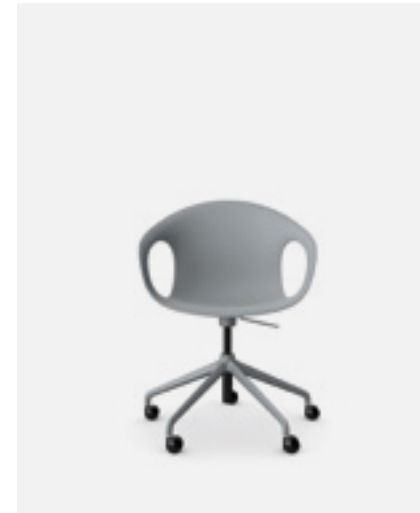

KIN205
Arm chair, plastic shell
5 star swivel base

£453.00

Standard Features:

- 5 star swivel base with height adjustment on castors finished to match shell colour
- 50mm hard wheel castors

Finishes:

Plastic and Metal

- Off
- Black
- White
- Seattle Green
- Crayon Grey

Wood

- Clear Ash