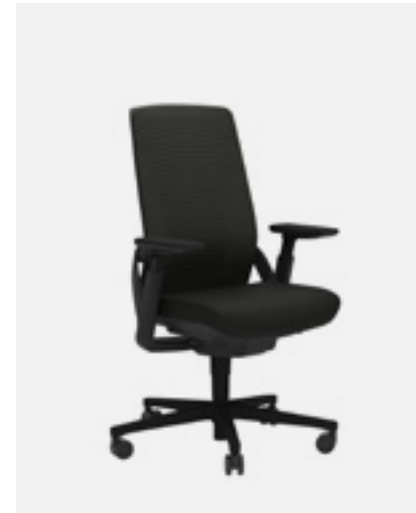

i-Workchair 2.0

WRKN140MF
Multifunctional Arms

£1035.00

Standard Features

- 5 Star base
- 65mm hard wheel castors
- Synchronised mechanism with tension adjustment and back locking function in 3 positions
- Dual density seat foam
- 60mm Seat depth adjustment
- Technical outer fabric back
- 3D Technical knit fabric inner back with 3D cut perforated foam core
- Aluminium back frame
- 80mm adjustable lumbar support
- Height adjustable arms with multifunction arm pad
- Back pivot buffers

Finishes:

Technical Knit Back

Onyx

Coordinated Woven Seat Pad

Onyx

Plastic

Black

Frame

Black