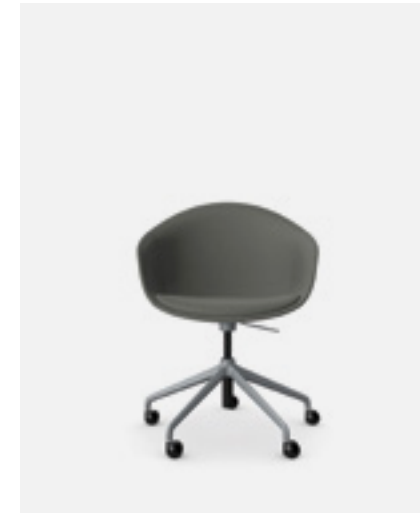

Kin

KIN305U3
Tub chair, 5 star swivel base, fully upholstered shell

C1+ Camira Xtreme
£844.00

C3 Camira Blazer
£896.00

Standard Features:

- Fully upholstered shell
- 5 star swivel base with height adjustment on castors finished to match shell colour
- 50mm hard wheel castors