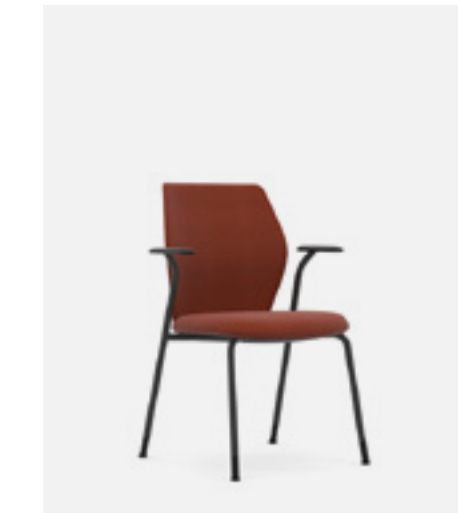

## Contour Four Leg

**CTR101**  
Four Leg  
No Arms

**CTR101A**  
Four Leg  
With Arms

**CTR201**  
Four Leg  
No Arms

**CTR201A**  
Four Leg  
With Arms

**C1+ Camira Xtreme**  
£559.00

**C1+ Camira Xtreme**  
£627.00