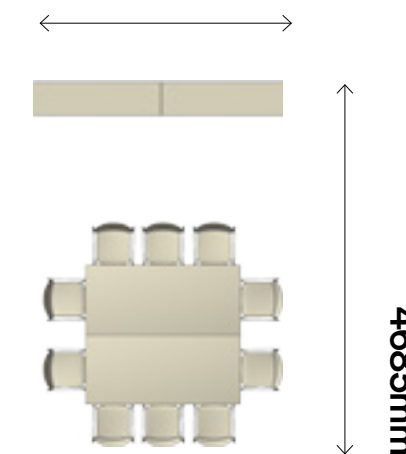

SL = Stock Laminate

4230mm

7453mm

Setting 09

Products used:

- ×16 **Contour**  
CTR102 / C1+ / £443
- ×6 **Play Table**  
PYPT0816RC / MFC 1 / £788
- ×1 **Desk End Storage**  
MSF12-16-SL / MFC 1 / £1719

3090mm