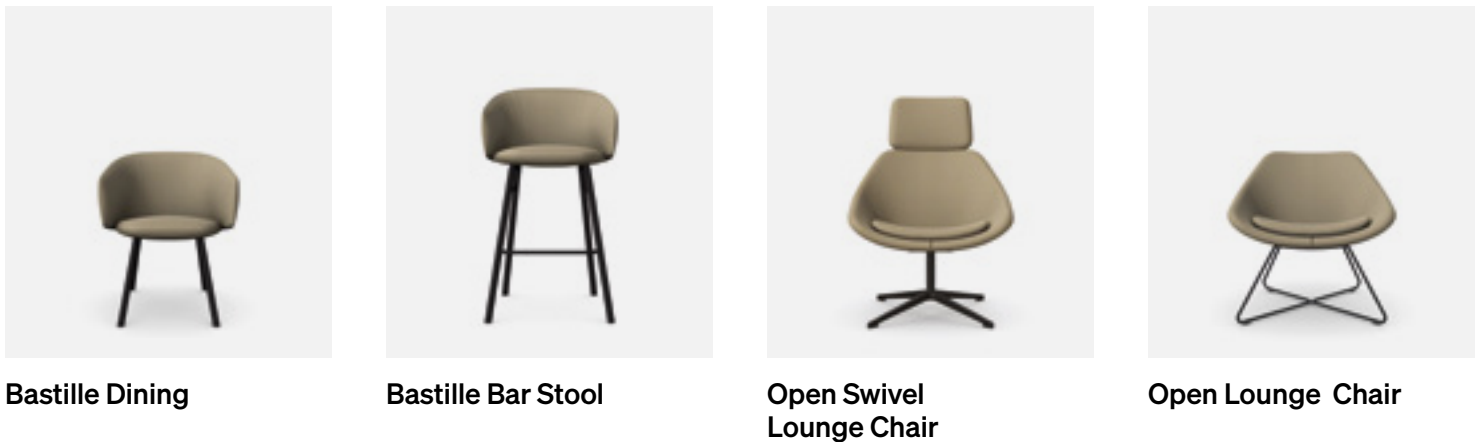

Soft Seating