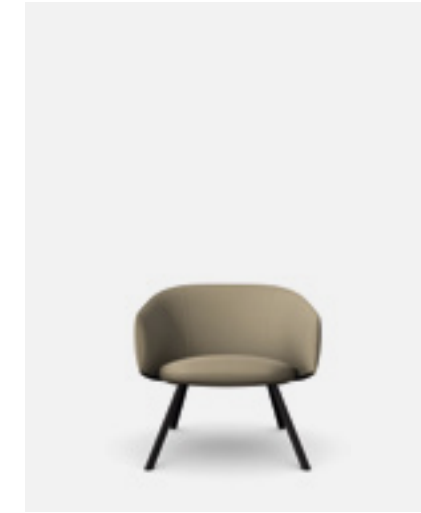

BST03
Lounge Chair

C1+ Camira Xtreme
£1187.00

C3 Camira Blazer
£1284.00

1. **Standard Features:**
2. Moulded foam construction
   - Fully upholstered with perimeter piping
   - Tubular steel frame finished in New Black powder coat
   - Plastic glides