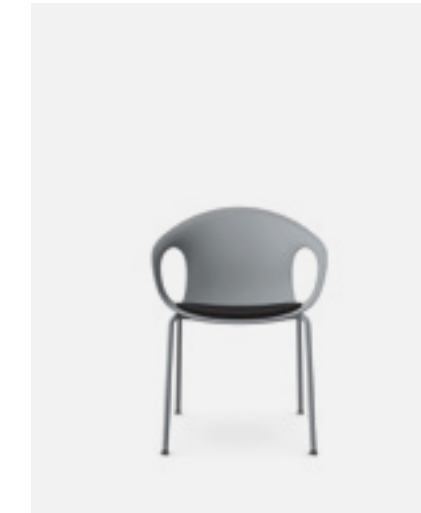

KIN202U1
Arm chair, 4 leg frame,
upholstered seat pad

C1+ Camira Xtreme
£398.00

C3 Camira Blazer
£416.00

Standard Features:

- Upholstered seat pad
- Tubular steel frame finished to match shell colour
- Plastic glides
- Stacks up to 4 high