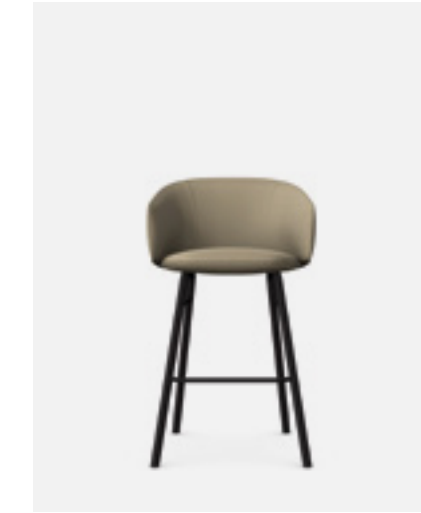

**Finishes:**  
**Frame**

- New Black 

**BST03**  
Lounge Chair

**C1+ Camira Xtreme**  
£1187.00

**C3 Camira Blazer**  
£1284.00

- Standard Features:**
- Moulded foam construction
  - Fully upholstered with perimeter piping
  - Tubular steel frame finished in New Black powder coat
  - Plastic glides