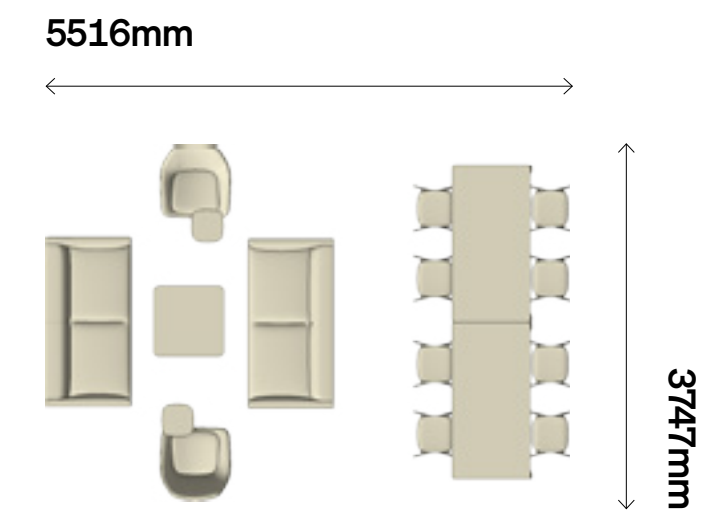

Setting 10

Products used:

- ×1 **Axis Media Table**
  ATD2412VCBW / MFC 1 / £4283
- ×5 **Contour**
  CTR105A / C1+ / £627

Setting 11

Products used:

- ×11 **Rapt**
  RAP125C / C1+ / £1396
- ×1 **Axis Meeting Table**
  ATD3612SR / MFC 1 / £2562
- ×1 **Desk End Storage**
  MSF7-16-SL / MFC 1 / £1523

Setting 12

Products used:

- ×2 **Orai**
  ORI200 / C3 / £3556
- ×2 **Open**
  OPN108 / C3 / £704
- ×2 **Play Table**
  PYPT0816RCH / MFC 1 / £1037
- ×8 **Axyl Stool**
  AXLO4 / Black / £589
- ×2 **Host Table**
  HLT2 / White / £516
- ×1 **FortySeven Coffee Table**
  FRSC07SQ / MFC 1 / £587