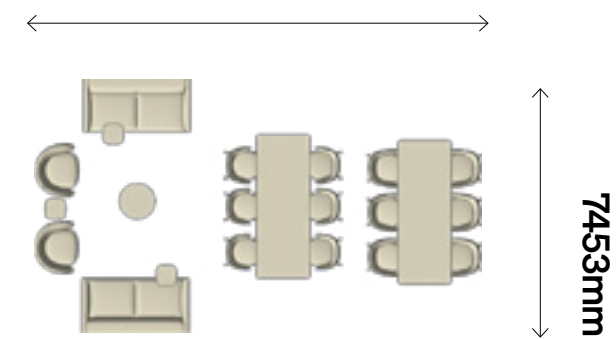

Products used:

- ×1 **Axyl Table**
  AXLIR2409 / SL / £1634
- ×1 **Silta Table**
  SLHP2409 / SL / £5306
- ×6 **Bastille Chair**
  BST01 / C3 / £961
- ×6 **Bastille Stool**
  BST05 / C3 / £1005
- ×2 **Orai Sofa**
  ORI200 / C3 / £3556
- ×1 **FortySeven Coffee Table**
  FRSC06RD / MFC 1 / £577
- ×3 **Host Table**
  HLT2 / Black / £516
- ×2 **Bastille Lounge Chair**
  BST100 / C3 / £1938

SL = Stock Laminate

4230mm