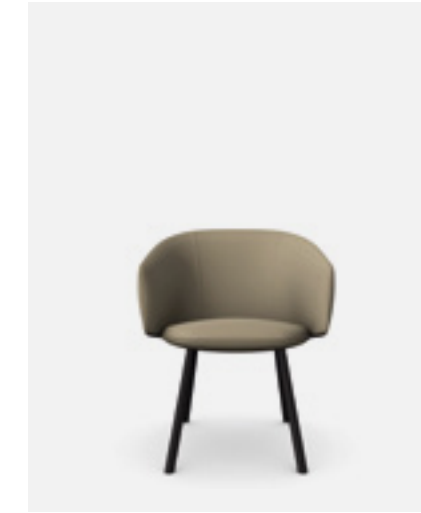

Bastille

BST01
Dining Chair

C1+ Camira Xtreme
£916.00

C3 Camira Blazer
£961.00

1. **Standard Features:**
2. Moulded foam construction
   - Fully upholstered with perimeter piping
   - Tubular steel frame finished in New Black powder coat
   - Plastic glides

Finishes:
Frame

1. New Black