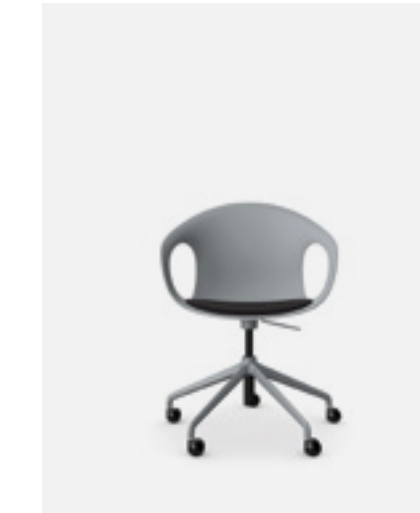

KIN205U1
Arm chair, 5 star swivel base,
upholstered seat pad

C1+ Camira Xtreme
£555.00

C3 Camira Blazer
£566.00

Standard Features:

- Upholstered seat pad
- 5 star swivel base with height adjustment on castors finished to match shell colour
- 50mm hard wheel castors

Finishes:

Plastic and Metal

- Off
- Black
- White
- Seattle Green
- Crayon Grey

Wood

- Clear Ash