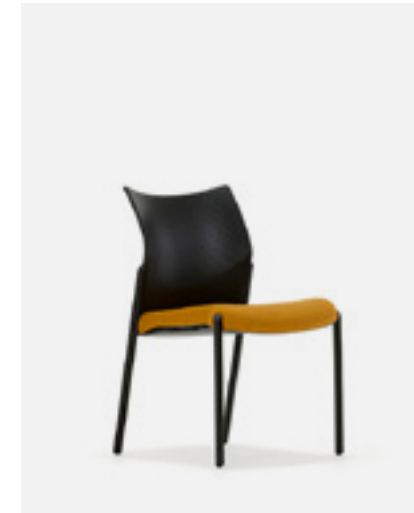

Trillipse

T104
No Arms
Plastic / Upholstered