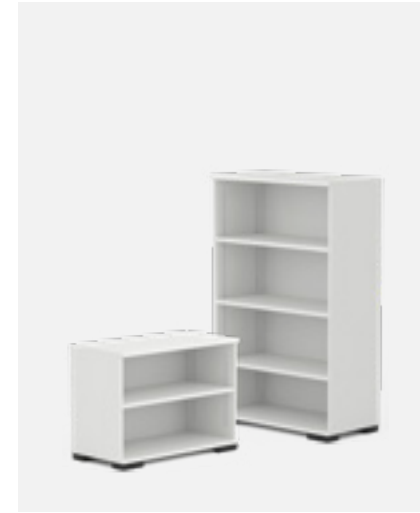

## Storage

**Open Front Units**  
OW: 1000mm  
OD: 500mm

**Double Door Units**  
OW: 1000mm  
OD: 500mm

**Tambour Units**  
OW: 1000mm  
OD: 500mm

<b>S7OF</b> One Shelf OH: 730mm £377.00	<b>S16OF-KD</b> Three Shelves OH: 1600mm £501.00	<b>S7DR</b> One Shelf OH: 730mm £547.00	<b>S16DR-KD</b> Three Shelves OH: 1600mm £799.00	<b>S7ST</b> One Shelf OH: 730mm £792.00	<b>S16ST-KD</b> Three Shelves OH: 1600mm £1189.00
<b>S12OF</b> Two Shelves OH: 1200mm £451.00	<b>S20OF-KD</b> Four Shelves OH: 2000mm £547.00	<b>S12DR</b> Two Shelves OH: 1200mm £646.00	<b>S20DR-KD</b> Four Shelves OH: 2000mm £955.00	<b>S12ST</b> Two Shelves OH: 1200mm £1021.00	<b>S20ST-KD</b> Four Shelves OH: 2000mm £1412.00