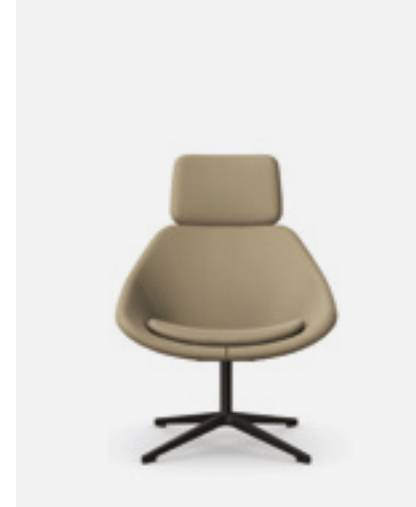

Open

OPN154
Swivel lounge chair
with headrest