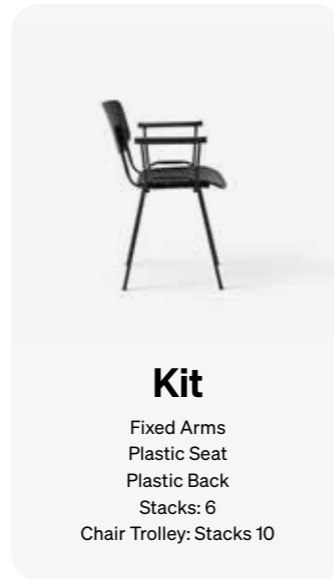

Available in a variety of colours to add personality to any space!

Kit Plastic Finishes

Kit Frame Finishes

Kit

No Arms
Plastic Seat
Plastic Back
Stacks: 6
Chair Trolley: Stacks 10

Kit

Fixed Arms
Plastic Seat
Plastic Back
Stacks: 6
Chair Trolley: Stacks 10