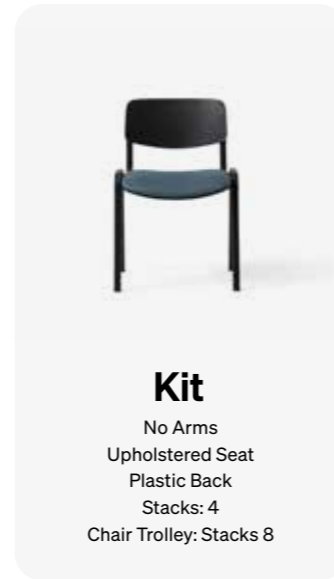

Available in a variety of colours to add personality to any space!

Kit Plastic Finishes

Kit Frame Finishes

Kit

No Arms
Plastic Seat
Plastic Back
Stacks: 6
Chair Trolley: Stacks 10

Kit

Fixed Arms
Plastic Seat
Plastic Back
Stacks: 6
Chair Trolley: Stacks 10