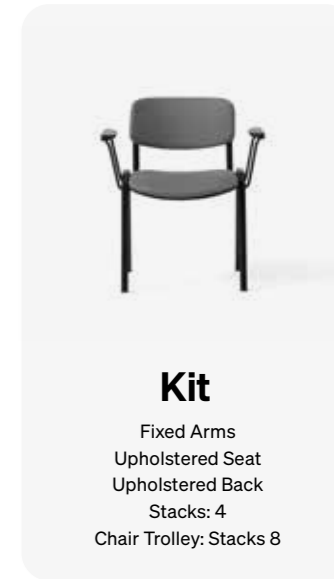

Available in a variety of colours to add personality to any space!

Kit Plastic Finishes

Kit Frame Finishes

Kit

No Arms
Plastic Seat
Plastic Back
Stacks: 6
Chair Trolley: Stacks 10

Kit

Fixed Arms
Plastic Seat
Plastic Back
Stacks: 6
Chair Trolley: Stacks 10

Kit

No Arms
Upholstered Seat
Plastic Back
Stacks: 4
Chair Trolley: Stacks 8

Kit

Fixed Arms
Upholstered Seat
Plastic Back
Stacks: 4
Chair Trolley: Stacks 8

Kit

No Arms
Upholstered Seat
Upholstered Back
Stacks: 4
Chair Trolley: Stacks 8