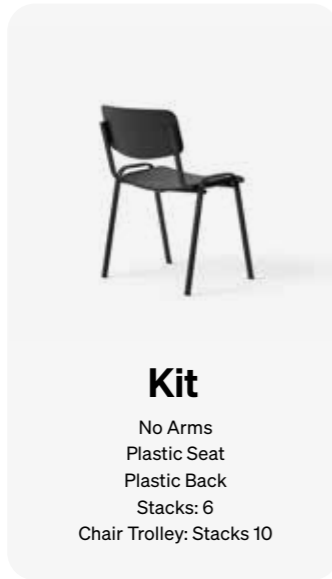

Kit

No Arms
Plastic Seat
Plastic Back
Stacks: 6
Chair Trolley: Stacks 10