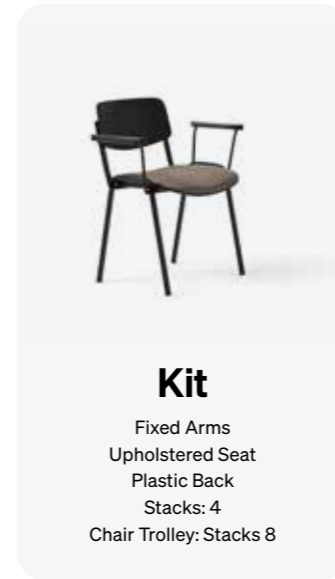

Kit

Fixed Arms
Upholstered Seat
Plastic Back
Stacks: 4
Chair Trolley: Stacks 8